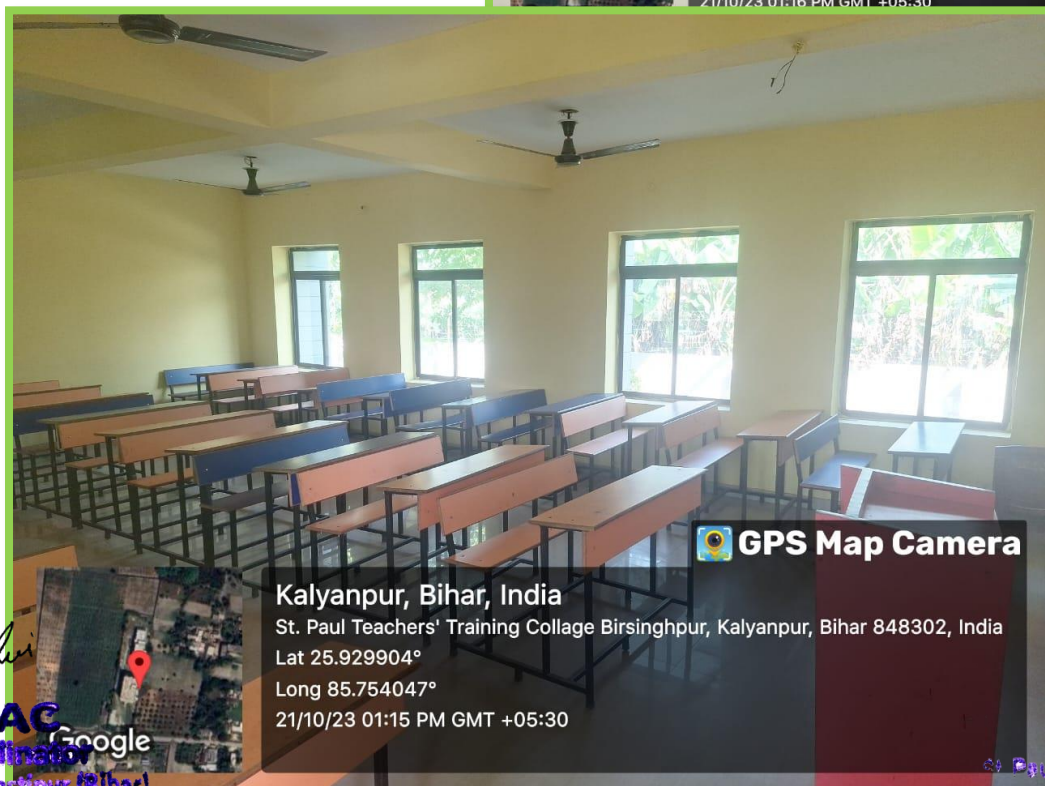

ST. PAUL TEACHERS' TRAINING COLLEGE BIRSINGHPUR

(Under Aegis of Parmeshwar Neeta Education Trust)

Recognized by NCTE, Bhubaneshwar

Affiliated to L.N.Mithila University, Darbhanga (B.Ed.) & Bihar School Examination Board Patna (D.El.Ed.)

Classroom

Shri
IQAC
Co-ordinator
SPTTCB, Samastipur (Bihar)

Principals
PRINCIPAL
St. Paul Teachers' Training College
Birsinghpur
Mithila, Samastipur