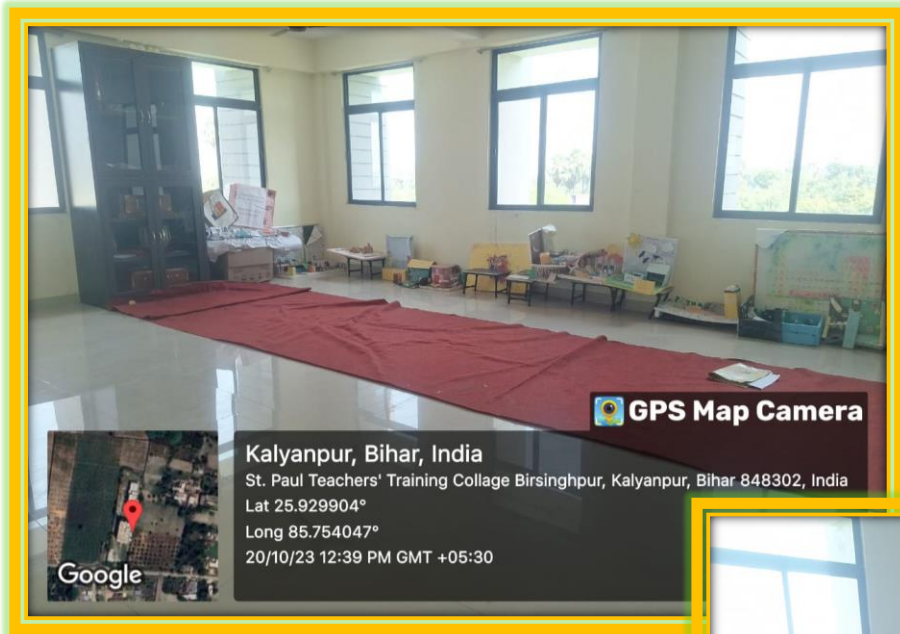

Art & Craft Resource centre

Shri
IQAC
Co-ordinator
SPTTCB, Samastipur (Bihar)

Principal
PRINCIPAL
St. Paul Teachers' Training Collage
Birsinghpur
Jhahuri, Samastipur