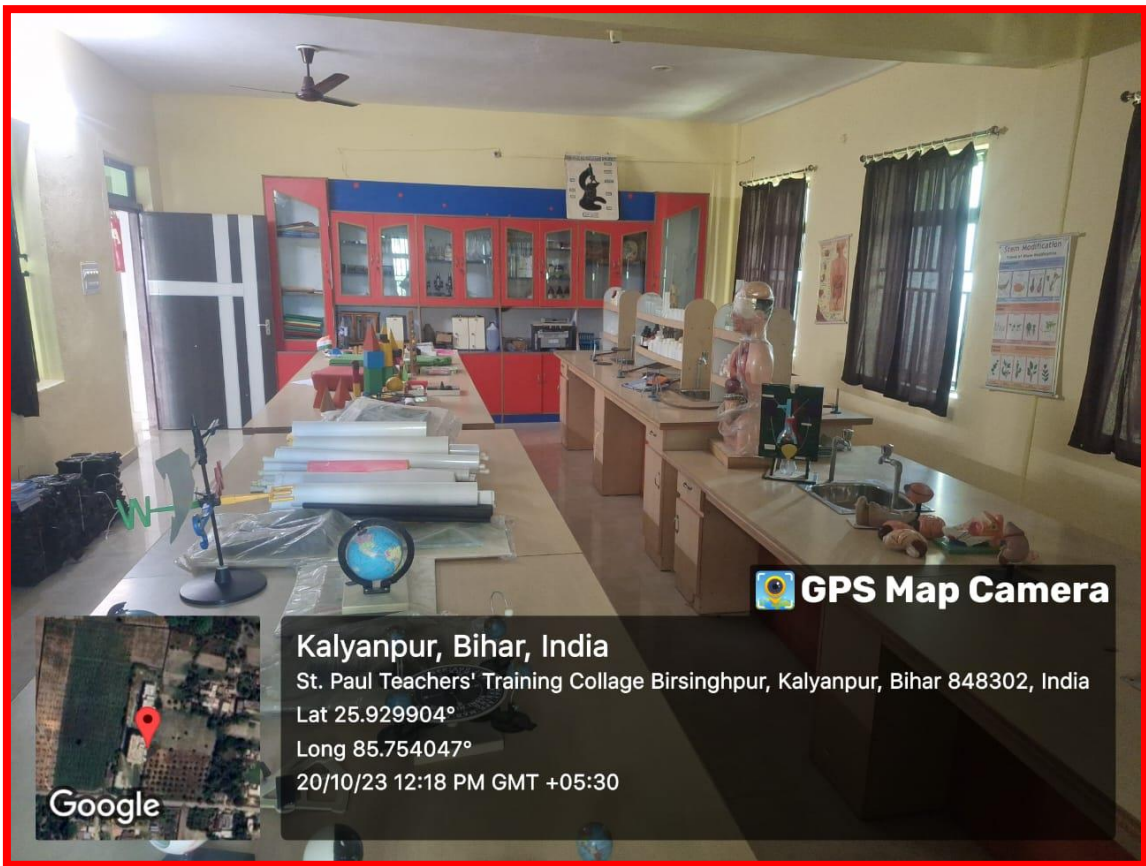

## Curriculum Lab

 **GPS Map Camera**

Google

**Kalyanpur, Bihar, India**  
 St. Paul Teachers' Training Collage Birsinghpur, Kalyanpur, Bihar 848302, India  
 Lat 25.929904°  
 Long 85.754047°  
 20/10/23 12:18 PM GMT +05:30