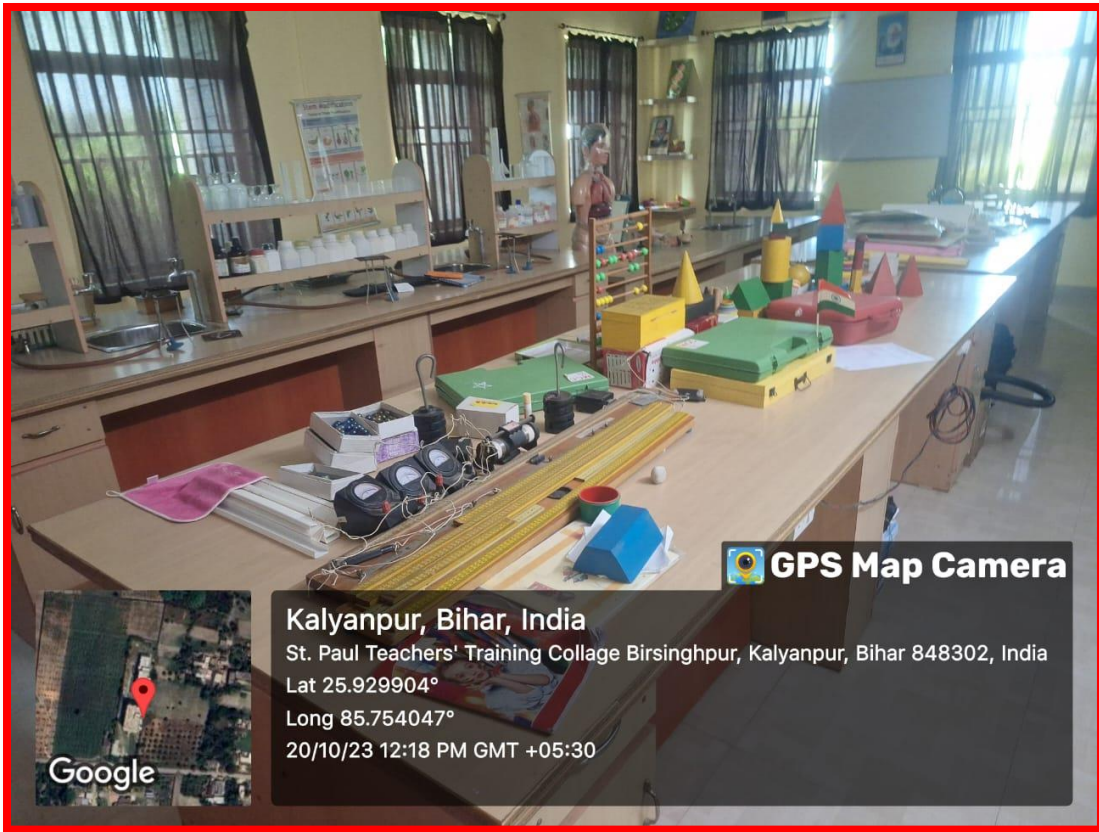

GPS Map Camera

Google

Kalyanpur, Bihar, India
St. Paul Teachers' Training Collage Birsinghpur, Kalyanpur, Bihar 848302, India
Lat 25.929904°
Long 85.754047°
20/10/23 12:18 PM GMT +05:30