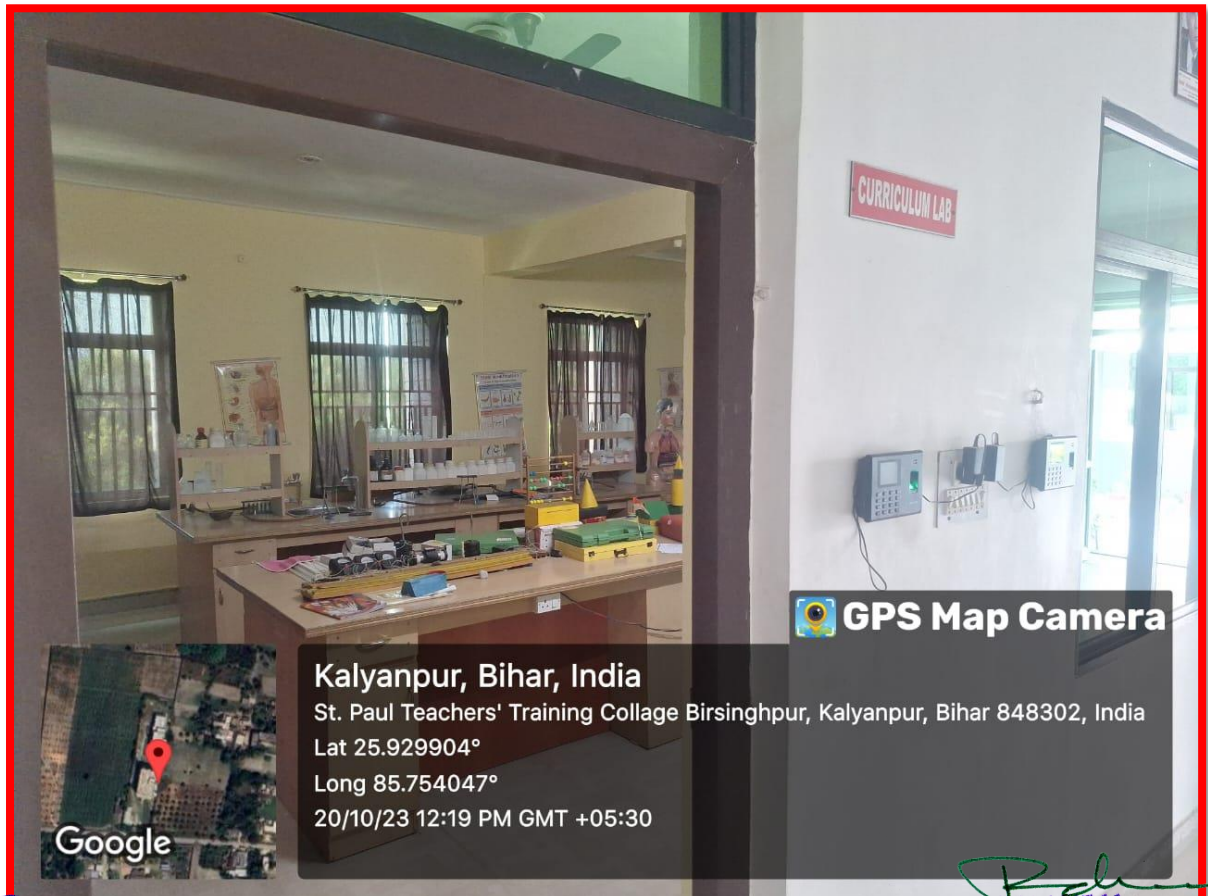

Curriculum Lab