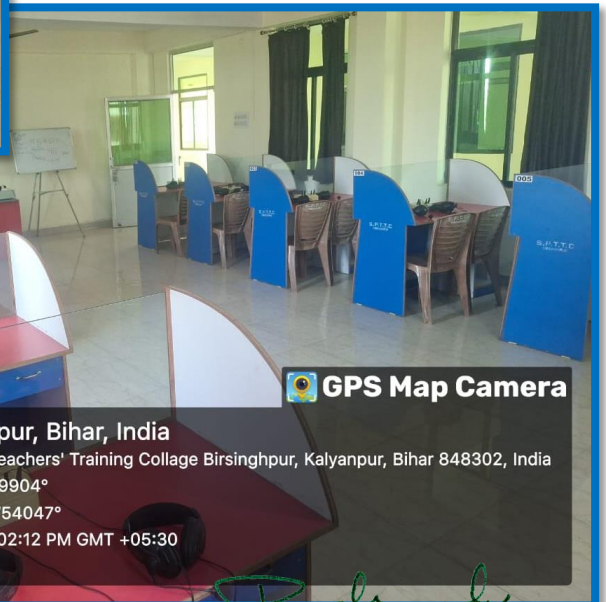

# Language Lab Room

*Shri*  
**IQAC**  
Co-ordinator  
SPTTCB, Samastipur (Bihar)

*Principal*  
**PRINCIPAL**  
St. Paul Teachers' Training Collage  
Birsinghpur  
Jhahuri, Samastipur